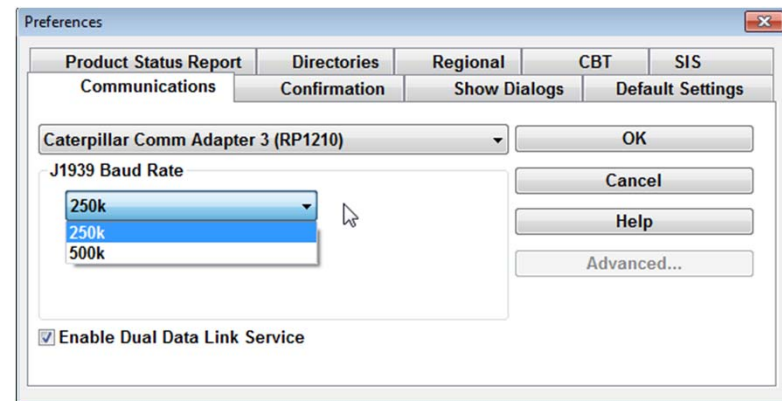

- Communications Adapter 3 (CA3) Update
- Marine Sea Trial Changes

Communications Adapter 3 (CA3) Update

- The service tool contains a new version of the Communications Adapter 3 (CA3) software. The new software allows flashing at 500 kilobits on supported applications.