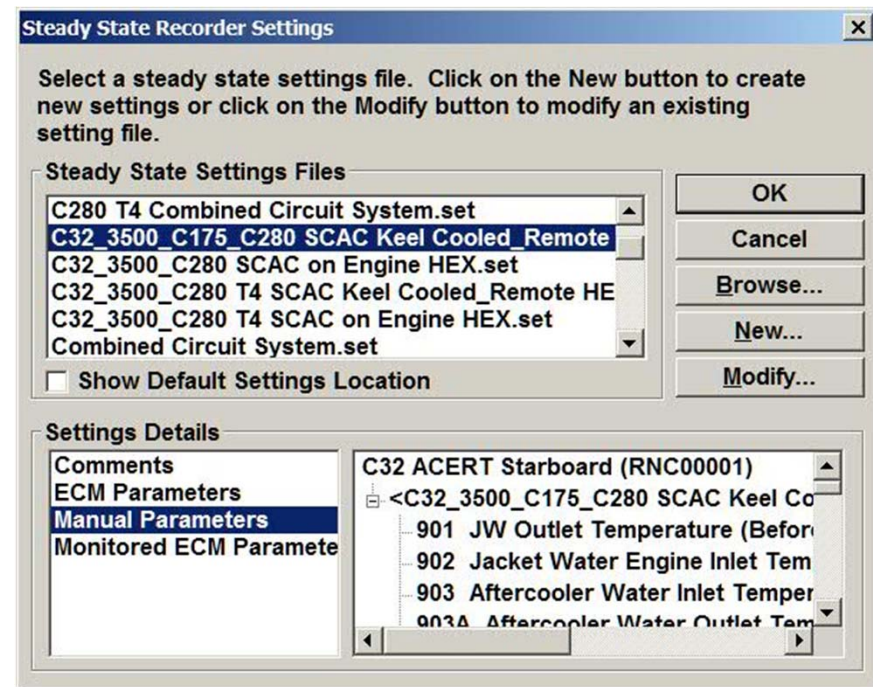

- Communications Adapter 3 (CA3) Update
- Marine Sea Trial Changes

Communications Adapter 3 (CA3) Update

- The service tool contains a new version of the Communications Adapter 3 (CA3) software. The new software allows flashing at 500 kilobits on supported applications.

Marine Sea Trial Changes

- In the marine Sea Trial Steady State feature, the 9xx manual entry parameters have been updated. Some numbers have been removed, and some existing numbers have new descriptions. New numbers have been added with new 900 number designations for current engines, including Tier 4 SCR based aftertreatment engines.
- The steady state setup files names and content have changed, and are based on the engine cooling system.
- The Sea Trial Feature is now supported on marine fixed speed engines.